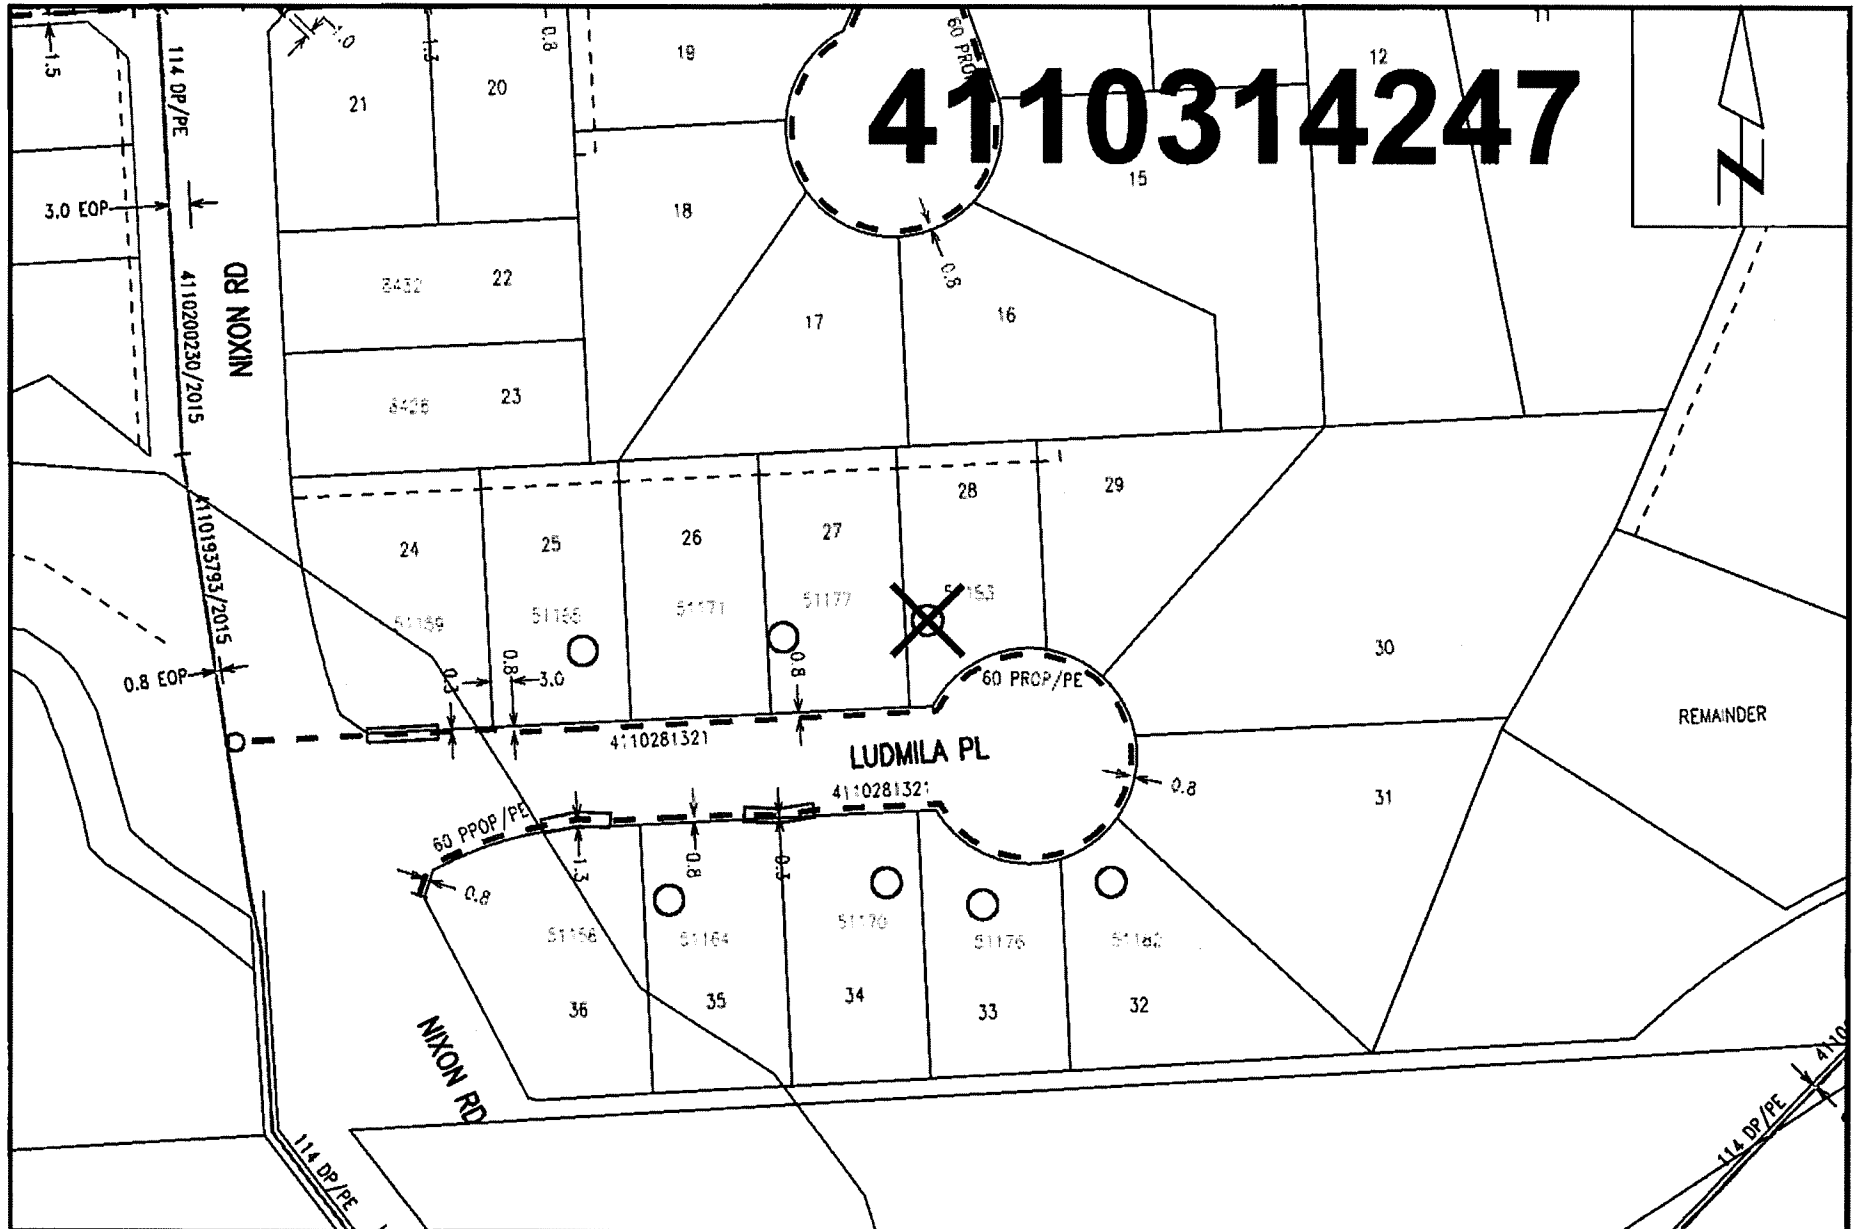

4110314247

Nearest Intersection: Ludmila Pl and Nixon Rd.
Distance from lot to intersection is 92 meters (27 degrees South of West).
View Scale: 1:1000

51183 Ludmila Pl, Chilliwack

Order #: 31033557 Prem #: 10098342 City Limits: Chilliwack

X: 1306023800.00 Y: 468886662.00

Subject purchase type: 2018/11/02